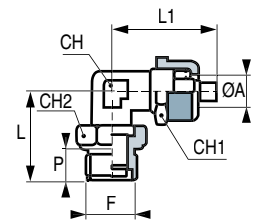

Y Fitting, Y Series

Ref.	ØE	ØS
Y68	6/8*	6/8*
Y810	8/10	8/10
Y81068	8/10	6/8
Y812	8/12	8/12
Y81268	8/12	6/8
Y1012	10/12	10/12
Y1012810	10/12	8/10

* 6/8 fittings are 5.5/8 compatible.