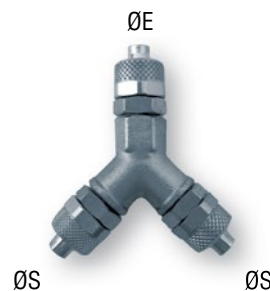

RDV, RCOV, Y

Screwed Vacuum Fittings with O-ring

Characteristics

Range of special vacuum-tight fittings, fitted with O-ring (blue).

- 100% vacuum-tight and improved circuit sealing
- Can be removed and reinstalled without requiring preparation of the tubing
- Adjustable fittings for improved vacuum distribution
- Material: nickel-plated brass

RDV Series Straight Fitting

Ref.	ØA	F	CH	CH1	P	L
RDV1868	6/8*	G1/8"-M	14	14	6	26
RDV1468	6/8*	G1/4"-M	17	14	8	29
RDV14810	8/10	G1/4"-M	17	16	9	30.5
RDV3868	6/8*	G3/8"-M	19	14	9	30.5
RDV38810	8/10	G3/8"-M	19	16	9	32
RDV38812	8/12	G3/8"-M	19	19	9	32.3
RDV12810	8/10	G1/2"-M	24	16	10	33.5
RDV381012	10/12	G3/8"-M	19	19	9	32.3
RDV12812	8/12	G1/2"-M	24	19	10	34.5
RDV121012	10/12	G1/2"-M	24	19	10	34

* 6/8 fittings are 5.5/8 compatible.

RCOV Series Elbow Fitting

Ref.	ØA	F	CH	CH1	CH2	P	L	L1
RCOV1868	6/8*	G1/8"-M	10	14	14	7	24	22
RCOV1468	6/8*	G1/4"-M	13	14	17	9	28.5	27.5
RCOV14810	8/10	G1/4"-M	13	16	17	9	28.5	28
RCOV3868	6/8	G3/8"-M	13	14	22	9	29	27.5
RCOV38810	8/10	G3/8"-M	13	16	22	9	29	28
RCOV12810	8/10	G1/2"-M	17	16	26	10	35	34
RCOV121012	10/12	G1/2"-M	17	19	26	10	35	34

* 6/8 fittings are 5.5/8 compatible.

Y Fitting, Y Series

Ref.	ØE	ØS
Y68	6/8*	6/8*
Y810	8/10	8/10
Y81068	8/10	6/8
Y812	8/12	8/12
Y81268	8/12	6/8
Y1012	10/12	10/12
Y1012810	10/12	8/10

* 6/8 fittings are 5.5/8 compatible.