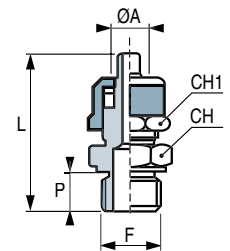

RDV, RCOV, Y

Screwed Vacuum Fittings with O-ring

Characteristics

Range of special vacuum-tight fittings, fitted with O-ring (blue).

- 100% vacuum-tight and improved circuit sealing
- Can be removed and reinstalled without requiring preparation of the tubing
- Adjustable fittings for improved vacuum distribution
- Material: nickel-plated brass

RDV Series Straight Fitting

Ref.	ØA	F	CH	CH1	P	L
RDV1868	6/8*	G1/8"-M	14	14	6	26
RDV1468	6/8*	G1/4"-M	17	14	8	29
RDV14810	8/10	G1/4"-M	17	16	9	30.5
RDV3868	6/8*	G3/8"-M	19	14	9	30.5
RDV38810	8/10	G3/8"-M	19	16	9	32
RDV38812	8/12	G3/8"-M	19	19	9	32.3
RDV12810	8/10	G1/2"-M	24	16	10	33.5
RDV381012	10/12	G3/8"-M	19	19	9	32.3
RDV12812	8/12	G1/2"-M	24	19	10	34.5
RDV121012	10/12	G1/2"-M	24	19	10	34

* 6/8 fittings are 5.5/8 compatible.

RCOV Series Elbow Fitting

Ref.	ØA	F	CH	CH1	CH2	P	L	L1
RCOV1868	6/8*	G1/8"-M	10	14	14	7	24	22
RCOV1468	6/8*	G1/4"-M	13	14	17	9	28.5	27.5
RCOV14810	8/10	G1/4"-M	13	16	17	9	28.5	28
RCOV3868	6/8	G3/8"-M	13	14	22	9	29	27.5
RCOV38810	8/10	G3/8"-M	13	16	22	9	29	28
RCOV12810	8/10	G1/2"-M	17	16	26	10	35	34
RCOV121012	10/12	G1/2"-M	17	19	26	10	35	34

Note: All dimensions are in mm